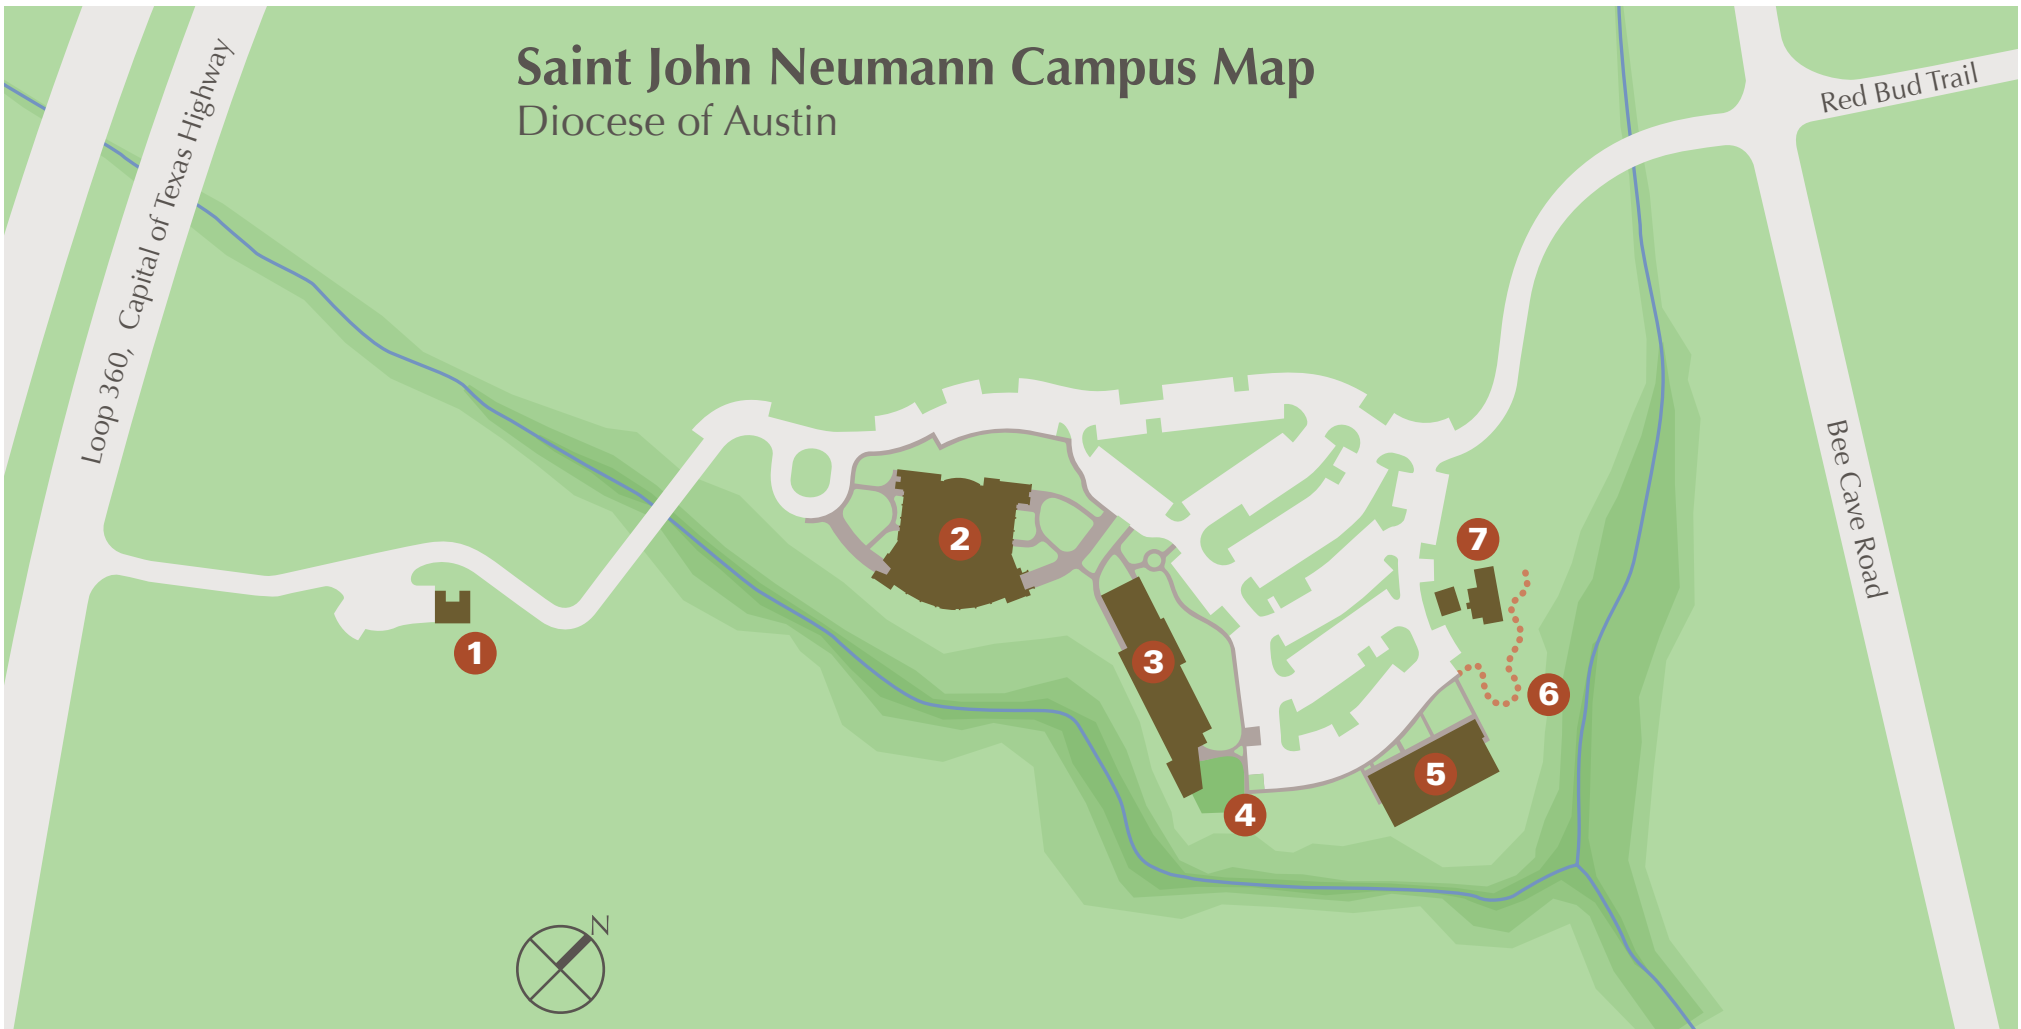

Saint John Neumann Campus Map

Diocese of Austin

Area Map

Buildings

- 1** Mobile Loaves and Fishes Commissary
- 2** St. John Neumann Church
- 3** Pastoral Center
Church Office
Classrooms
Morris Hall
St. Timothy Room
- 4** Playground
- 5** Holy Family Center
- 6** Outdoor Way of the Cross
Jonathan Cosentino
Memorial Garden
- 7** St. Francis House